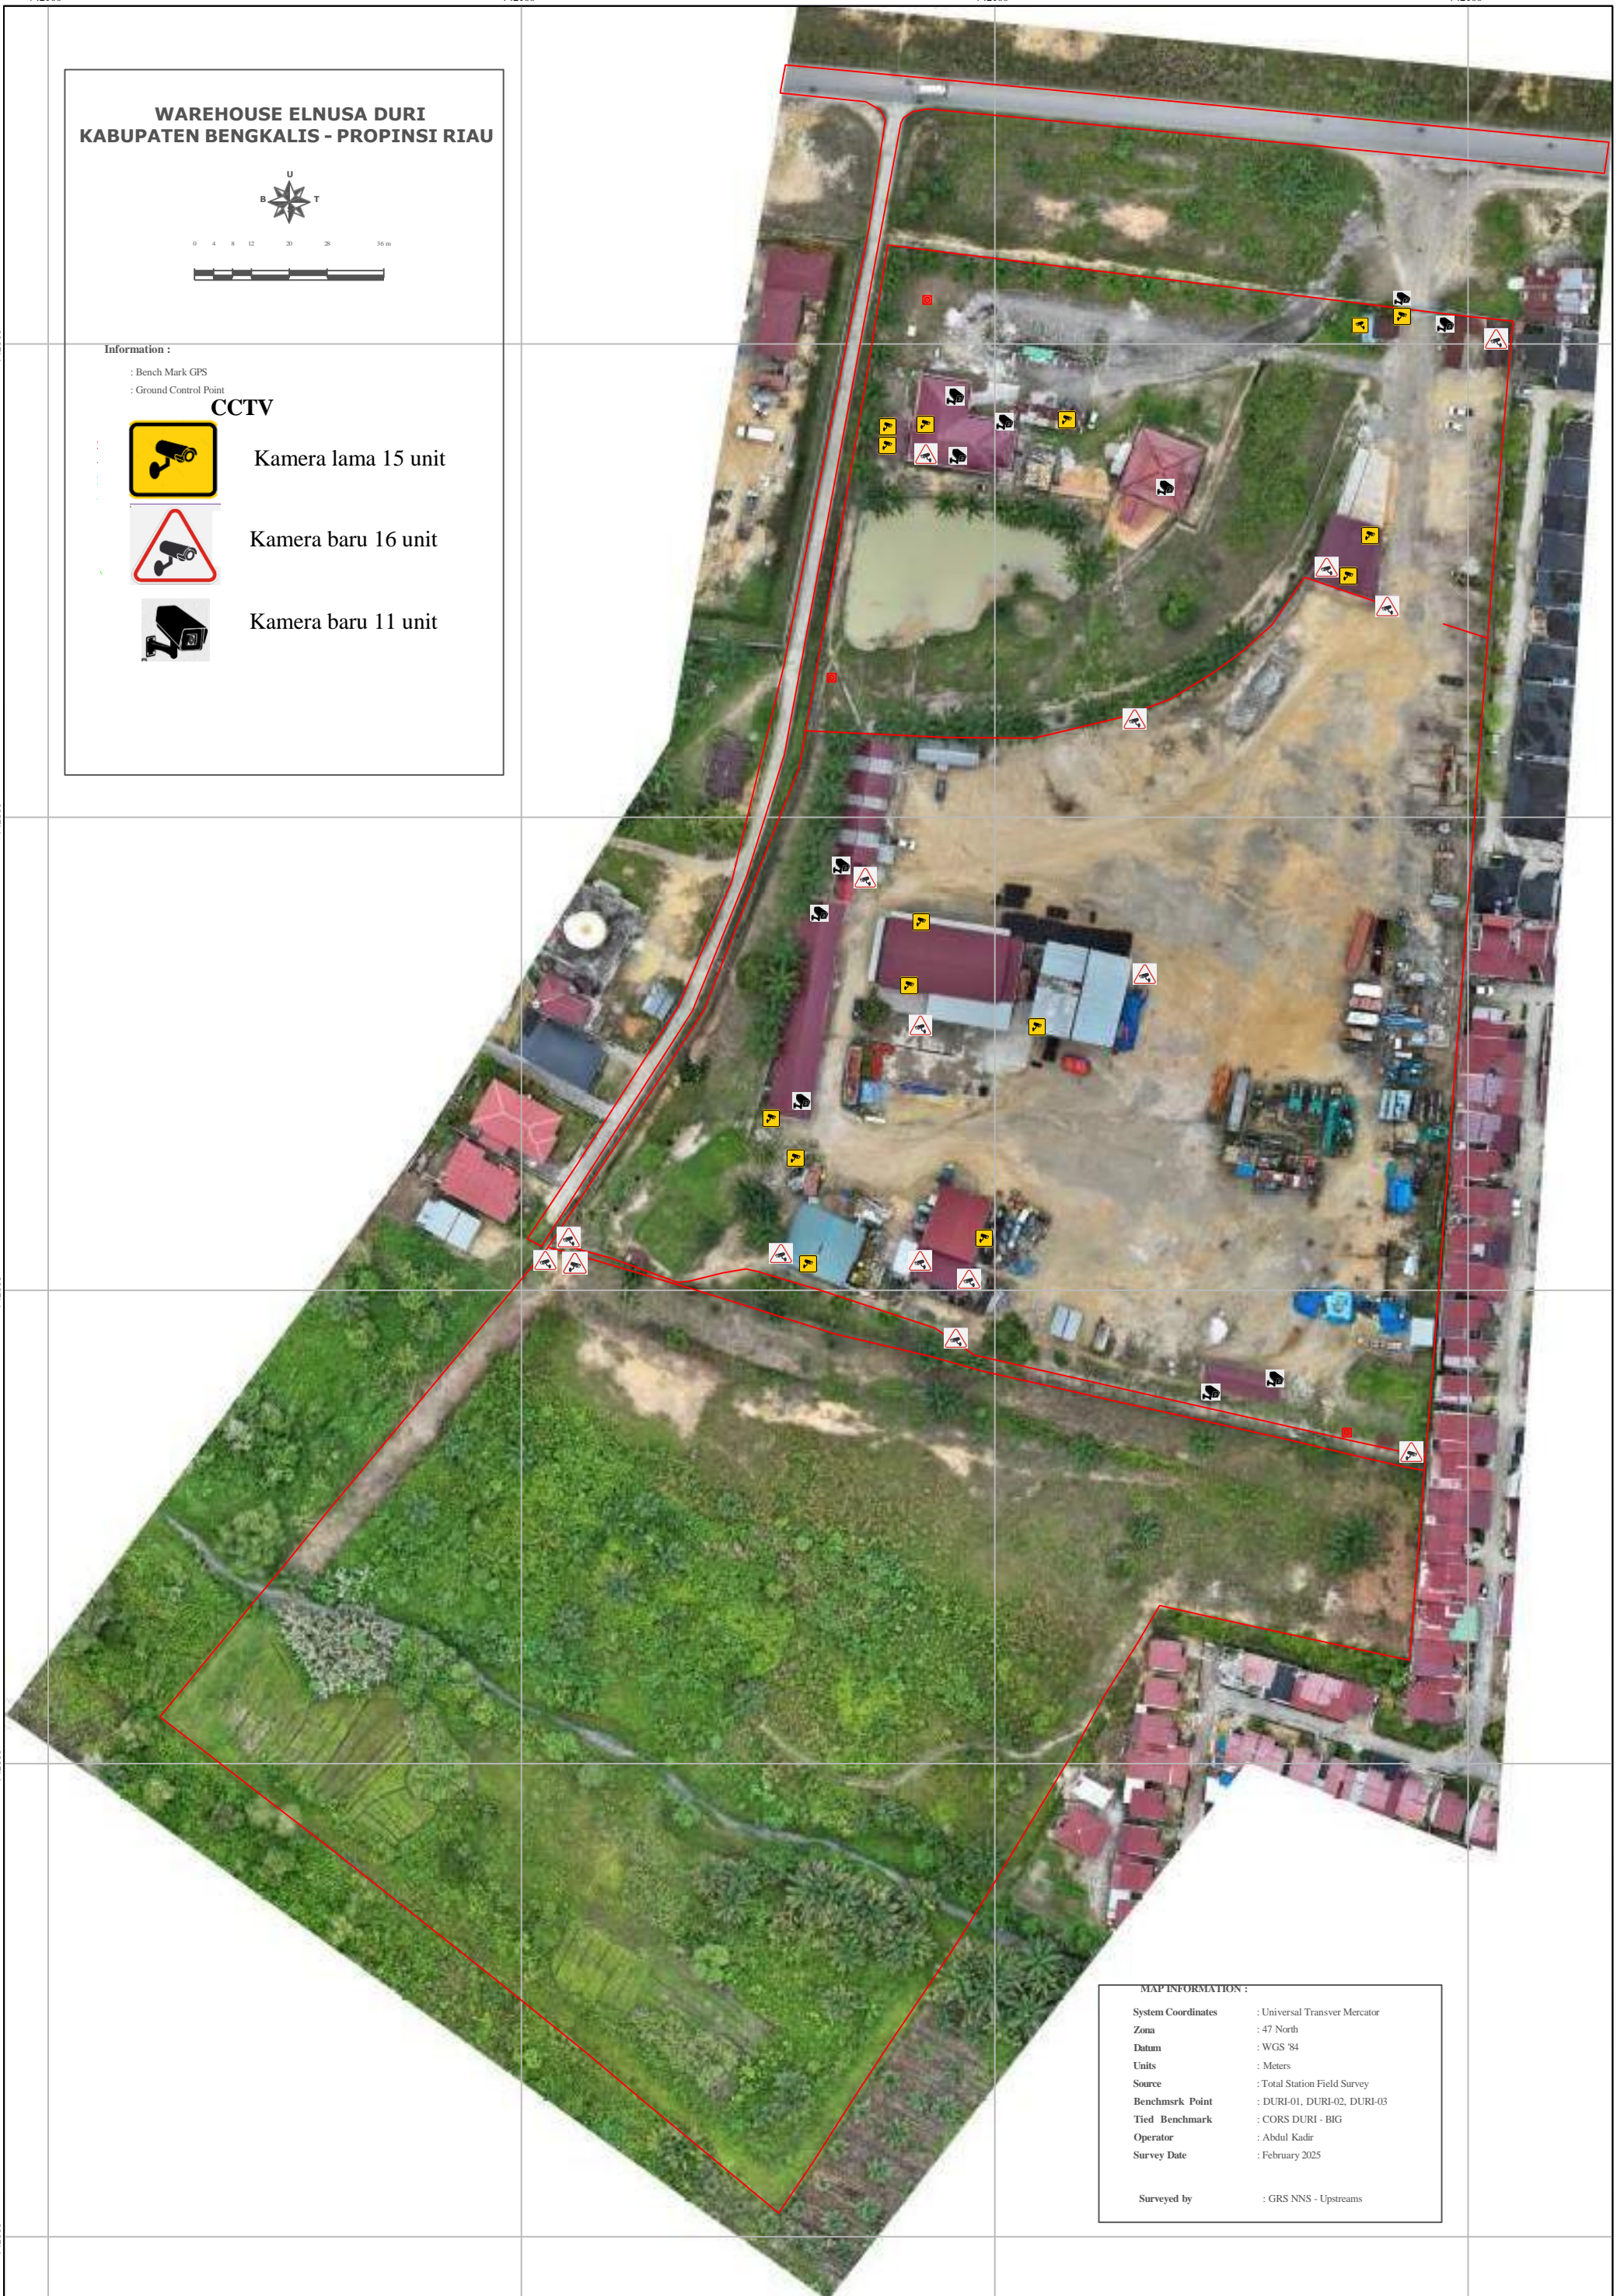

**WAREHOUSE ELSUSA DURI
KABUPATEN BENGKALIS - PROPINSI RIAU**

Information :

- : Bench Mark GPS
- : Ground Control Point

CCTV

Kamera lama 15 unit

Kamera baru 16 unit

Kamera baru 11 unit

MAP INFORMATION :

System Coordinates	: Universal Transver Mercator
Zona	: 47 North
Datum	: WGS '84
Units	: Meters
Source	: Total Station Field Survey
Benchmrk Point	: DURI-01, DURI-02, DURI-03
Tied Benchmark	: CORS DURI - BIG
Operator	: Abdul Kadir
Survey Date	: February 2025
Surveyed by	: GRS NNS - Upstreams